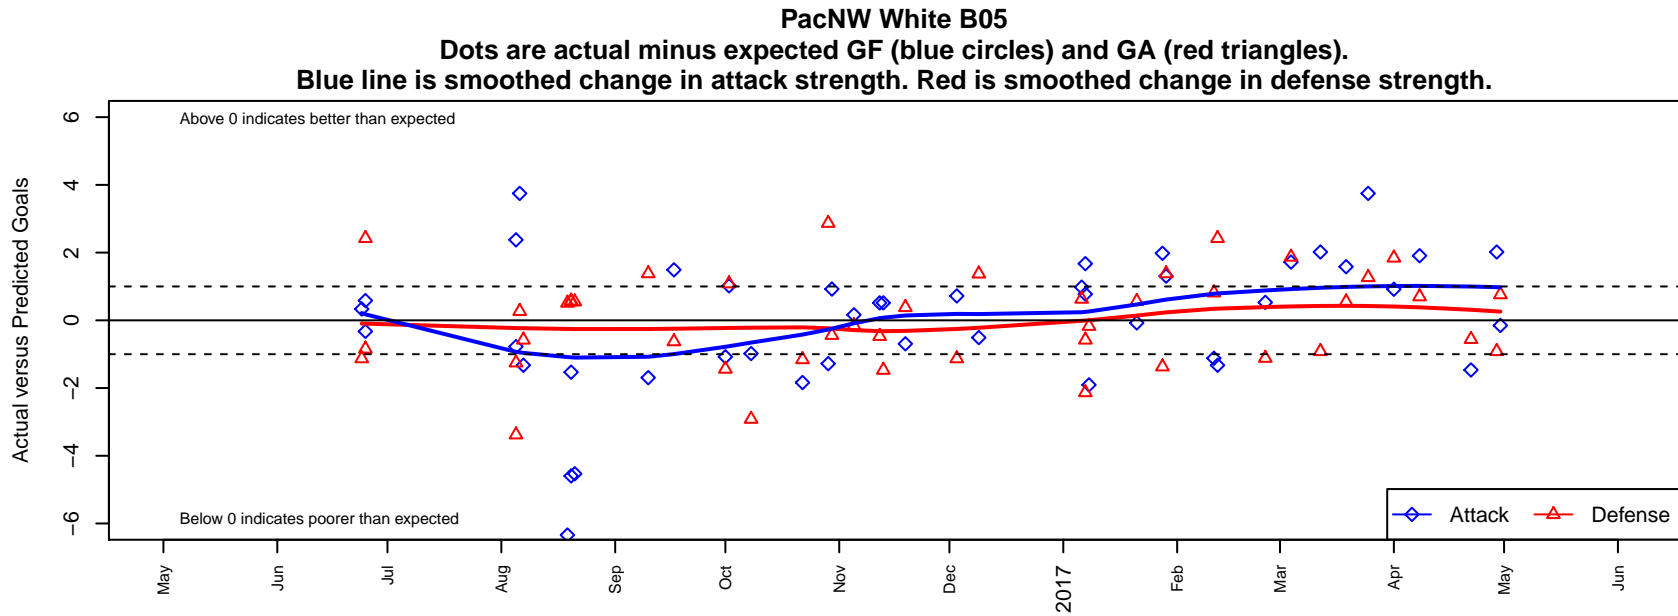

## PacNW White B05

Pacific Northwest SC  
 Tukwila, WA  
 B05 total strength=728  
 attack=1.21 defense=0.5  
 fall league = RCL B05 Div 3 9Aside  
 spr league = Win RCL B05 Div 3

alt names used:  
 PacNW B05 White  
 PacNW B05 White C  
 PAC NW B05 White  
 PACNW B05 WHITE (WA)  
 PacNW B05 White  
 PacNW B05 White C  
 PacNW B05 White C

**attack and defense variance (black dot)  
relative to other teams  
and top 10 in region**

**attack and defense rating  
relative to others at age  
and all opponents in last 13 months**

**Performance relative to 13 month average**