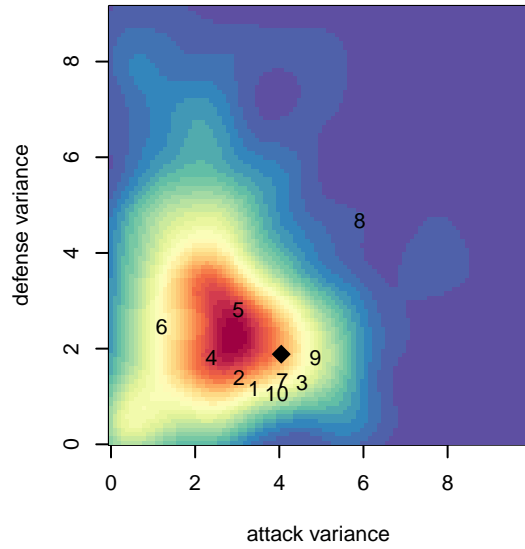

## PacNW White B05

Pacific Northwest SC  
 Tukwila, WA  
 B05 total strength=728  
 attack=1.21 defense=0.5  
 fall league = RCL B05 Div 3 9Aside  
 spr league = Win RCL B05 Div 3

alt names used:  
 PacNW B05 White  
 PacNW B05 White C  
 PAC NW B05 White  
 PACNW B05 WHITE (WA)  
 PacNW B05 White  
 PacNW B05 White C  
 PacNW B05 White C

**attack and defense variance (black dot)  
relative to other teams  
and top 10 in region**

**attack and defense rating  
relative to others at age  
and all opponents in last 13 months**

**Performance relative to 13 month average**