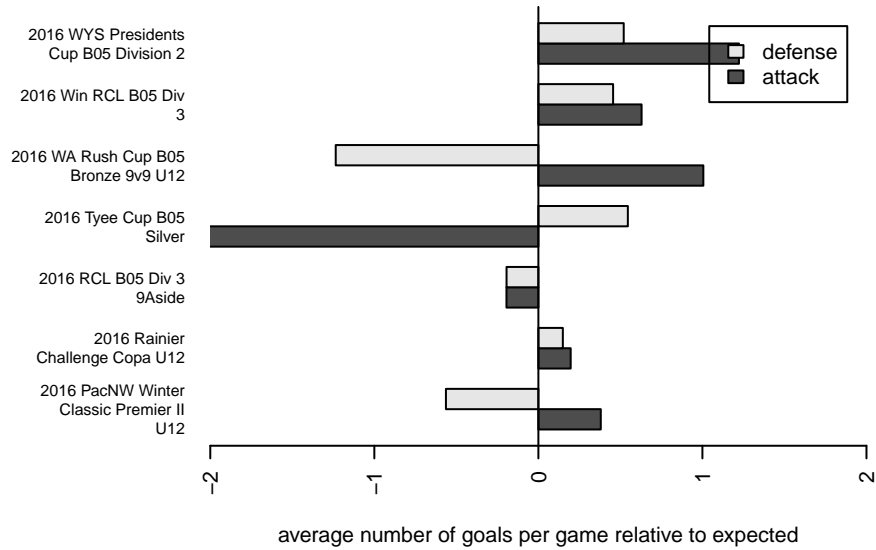

## PacNW White B05

Pacific Northwest SC  
 Tukwila, WA  
 B05 total strength=728  
 attack=1.21 defense=0.5  
 fall league = RCL B05 Div 3 9Aside  
 spr league = Win RCL B05 Div 3

alt names used:  
 PacNW B05 White  
 PacNW B05 White C  
 PAC NW B05 White  
 PACNW B05 WHITE (WA)  
 PacNW B05 White  
 PacNW B05 White C  
 PacNW B05 White C

Venues played:  
 2016 Rainier Challenge Copa U12  
 2016 WA Rush Cup B05 Bronze 9v9 U12  
 2016 Tyee Cup B05 Silver  
 2016 RCL B05 Div 3 9Aside  
 2016 PacNW Winter Classic Premier II U12  
 2016 Win RCL B05 Div 3  
 2016 WYS Presidents Cup B05 Division 2

**attack and defense variance (black dot)  
relative to other teams  
and top 10 in region**

**attack and defense rating  
relative to others at age  
and all opponents in last 13 months**

**Performance relative to 13 month average**