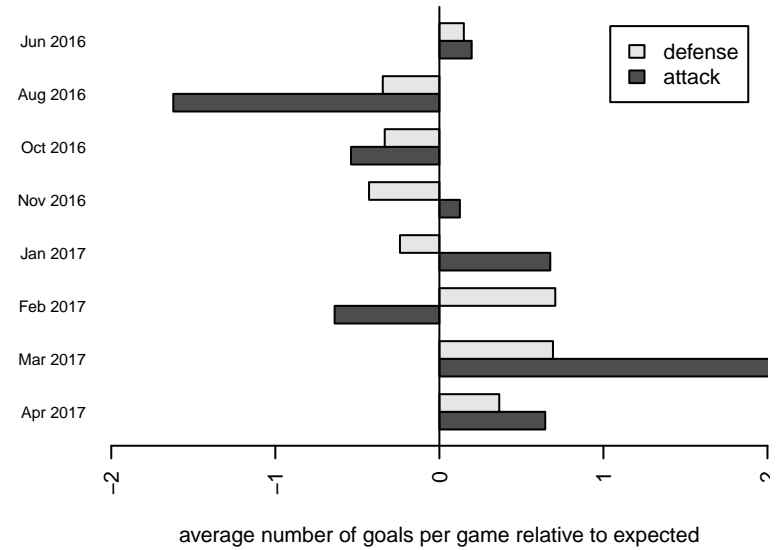

Performance relative to 13 month average