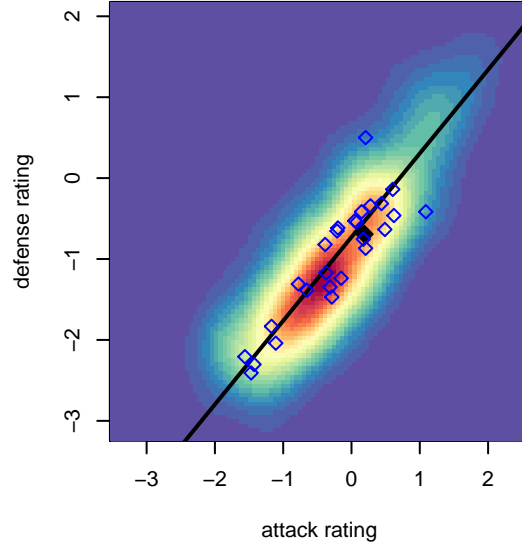

## PacNW White B05

Pacific Northwest SC  
 Tukwila, WA  
 B05 total strength=728  
 attack=1.21 defense=0.5  
 fall league = RCL B05 Div 3 9Aside  
 spr league = Win RCL B05 Div 3

alt names used:  
 PacNW B05 White  
 PacNW B05 White C  
 PAC NW B05 White  
 PACNW B05 WHITE (WA)  
 PacNW B05 White  
 PacNW B05 White C  
 PacNW B05 White C

**attack and defense variance (black dot)  
relative to other teams  
and top 10 in region**

**attack and defense rating  
relative to others at age  
and all opponents in last 13 months**

**Performance relative to 13 month average**