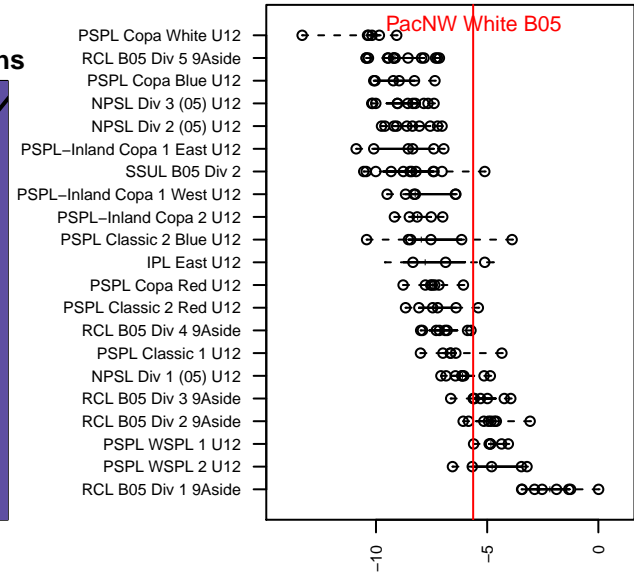

## PacNW White B05

Pacific Northwest SC  
 Tukwila, WA  
 B05 total strength=728  
 attack=1.21 defense=0.5  
 fall league = RCL B05 Div 3 9Aside  
 spr league = Win RCL B05 Div 3

alt names used:  
 PacNW B05 White  
 PacNW B05 White C  
 PAC NW B05 White  
 PACNW B05 WHITE (WA)  
 PacNW B05 White  
 PacNW B05 White C  
 PacNW B05 White C

**attack and defense variance (black dot)  
relative to other teams  
and top 10 in region**

**attack and defense rating  
relative to others at age  
and all opponents in last 13 months**

**Performance relative to 13 month average**